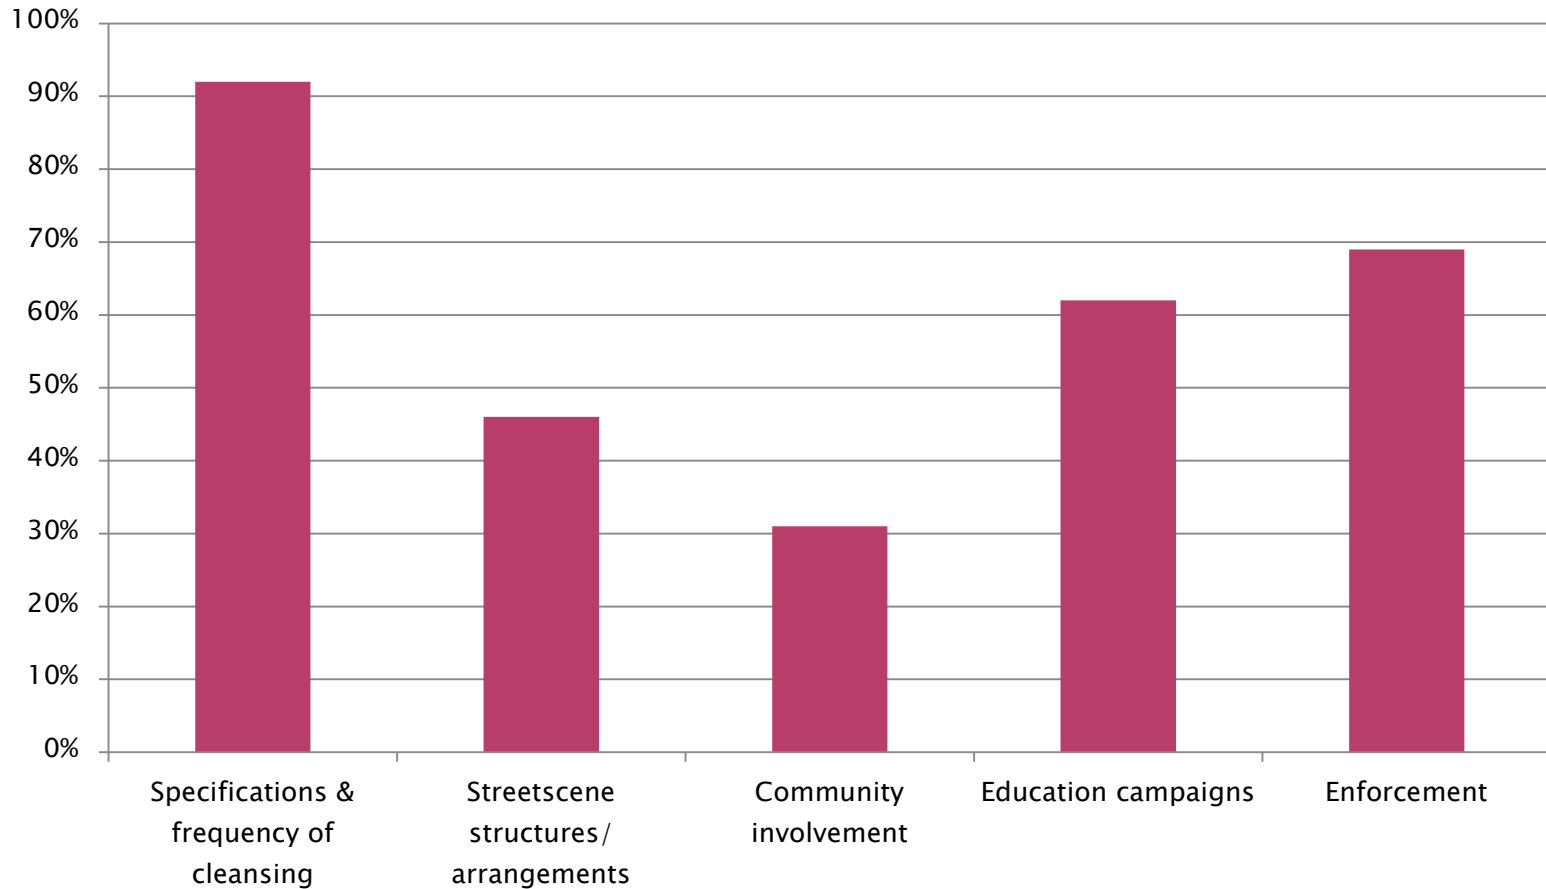

Top Street Cleansing Specific Issues