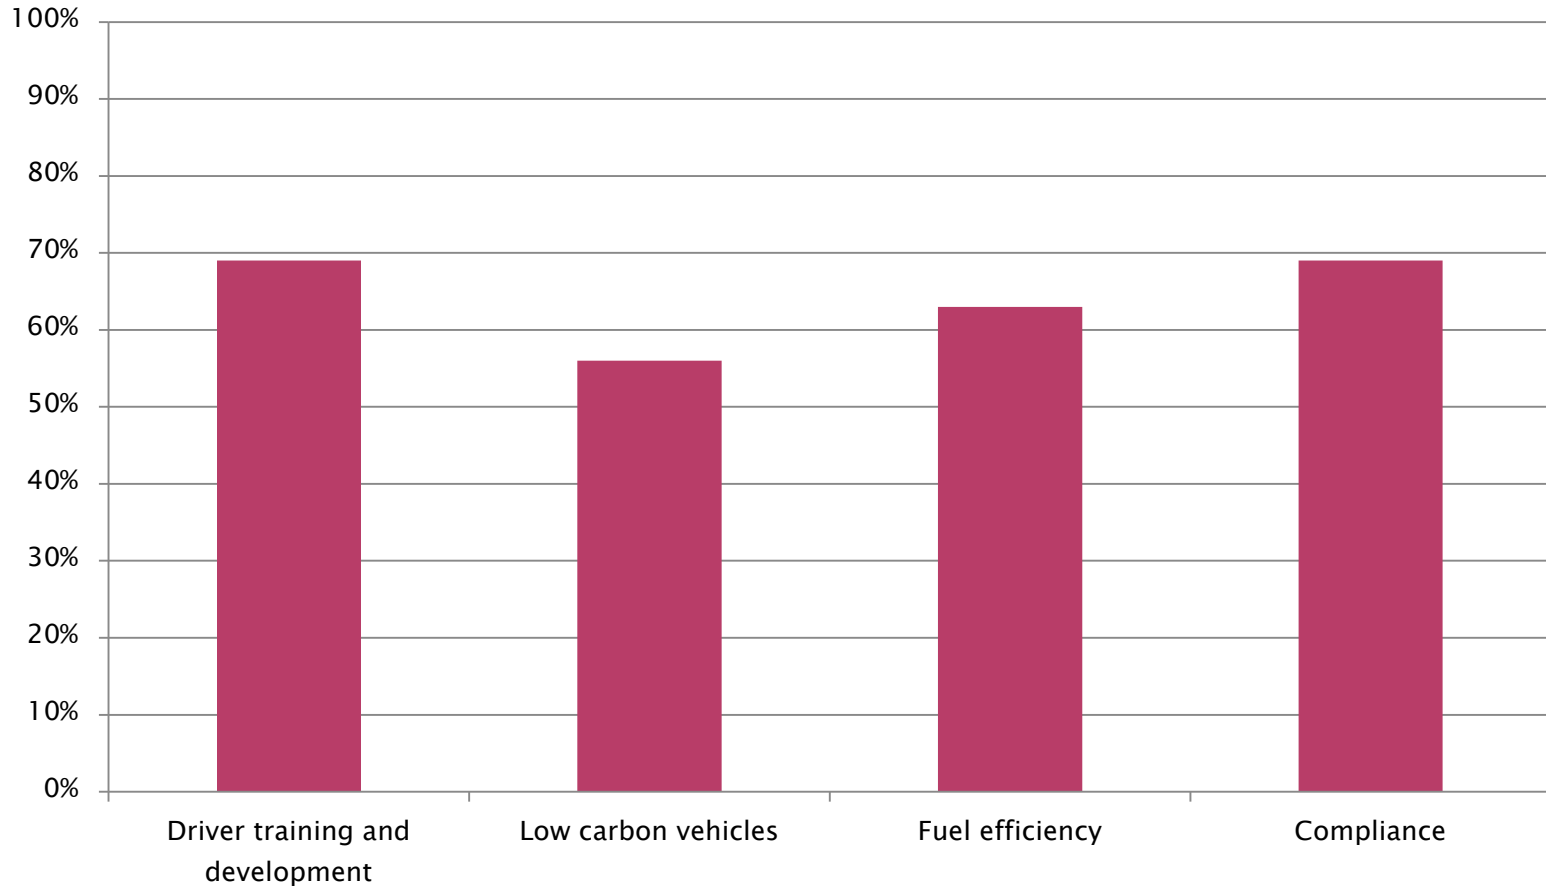

Big Debate – What are the big issues facing local authorities

8 May 2013

Setting the Scene

- ▶ When?
- ▶ Where?
- ▶ Why?
- ▶ Who?

Top Generic Issues

Top Waste Service Specific Issues

Top Transport Service Specific Issues