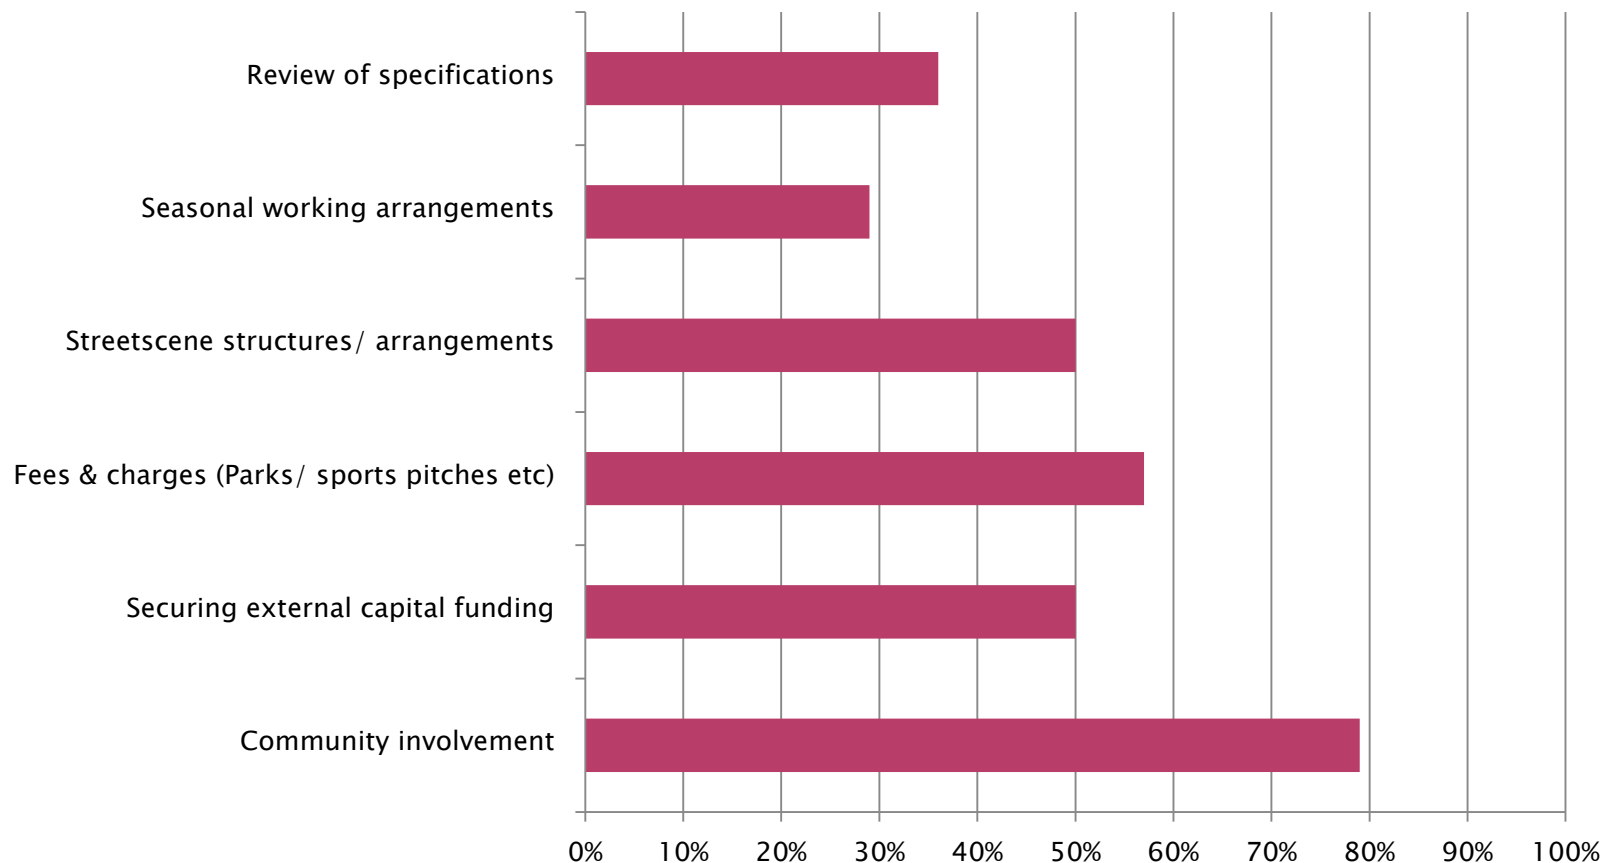

Top Parks & Grounds Maintenance Specific Issues