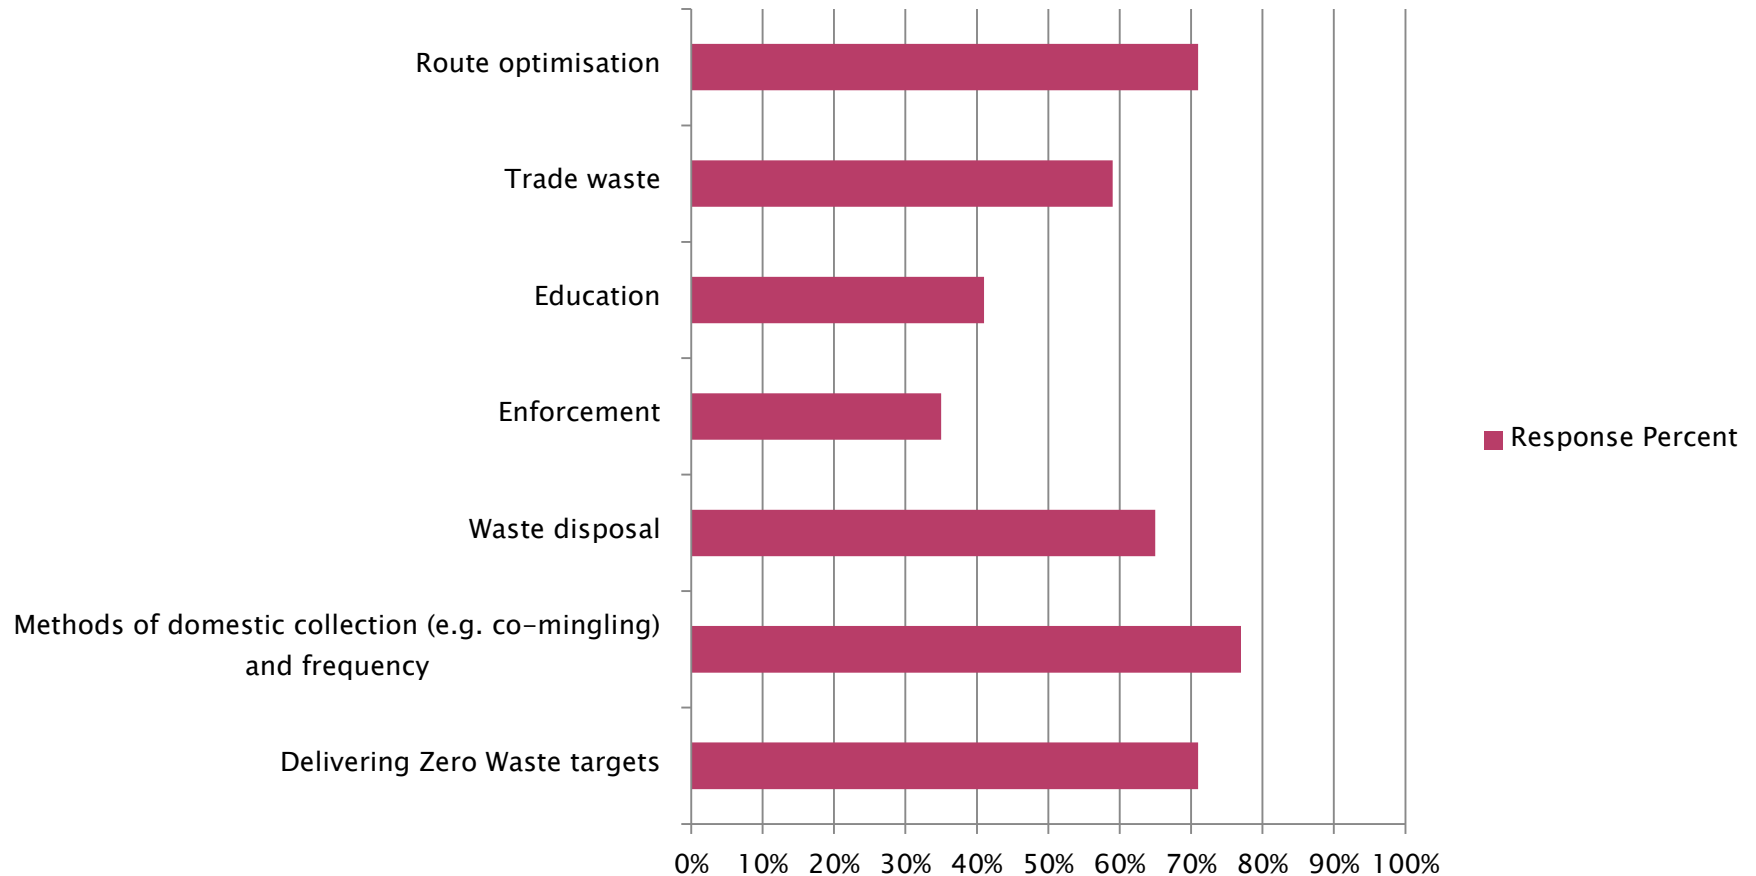

Big Debate – What are the big issues facing local authorities

8 May 2013

Setting the Scene

- ▶ When?
- ▶ Where?
- ▶ Why?
- ▶ Who?

Top Generic Issues

Top Waste Service Specific Issues

Top Transport Service Specific Issues