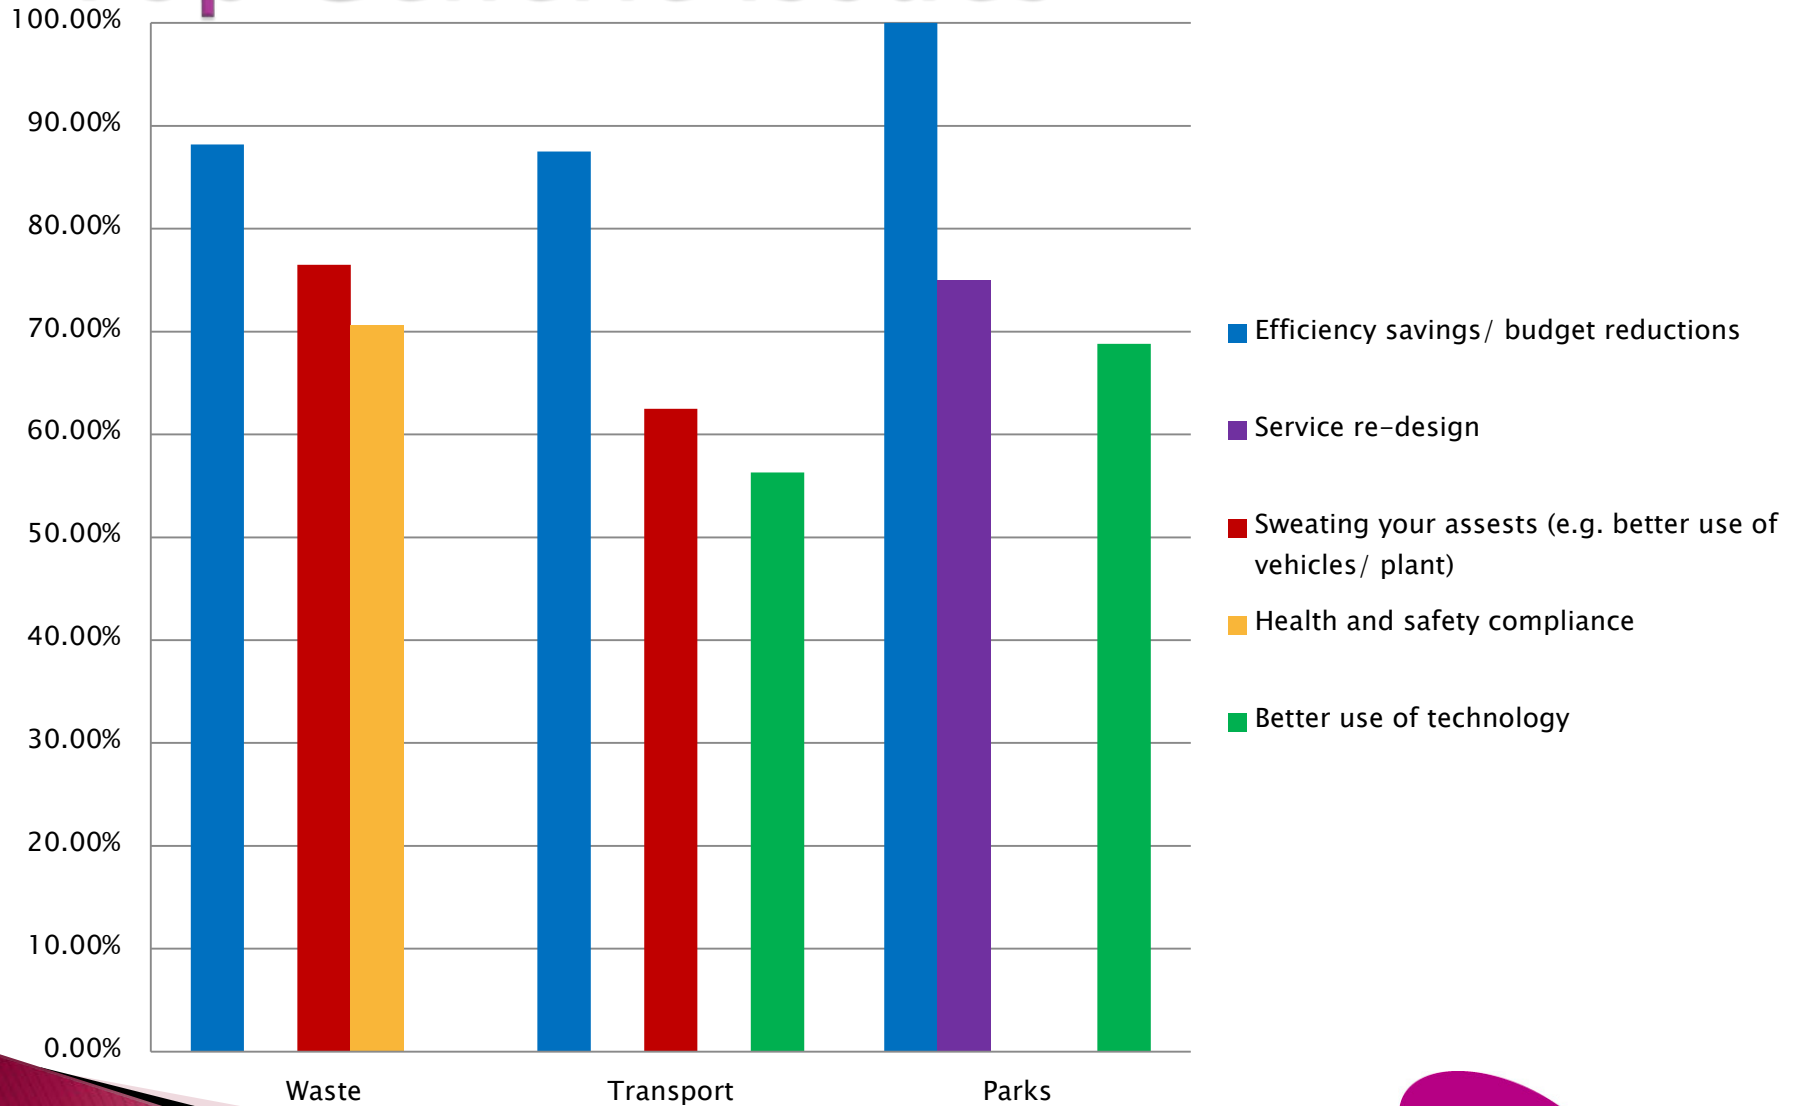

Big Debate – What are the big issues facing local authorities

8 May 2013

Setting the Scene

- ▶ When?
- ▶ Where?
- ▶ Why?
- ▶ Who?

Top Generic Issues

Top Waste Service Specific Issues

Top Transport Service Specific Issues

Top Parks & Grounds Maintenance Specific Issues

Top Street Cleansing Specific Issues

Thank you for listening

Lmcmillan@apse.org.uk