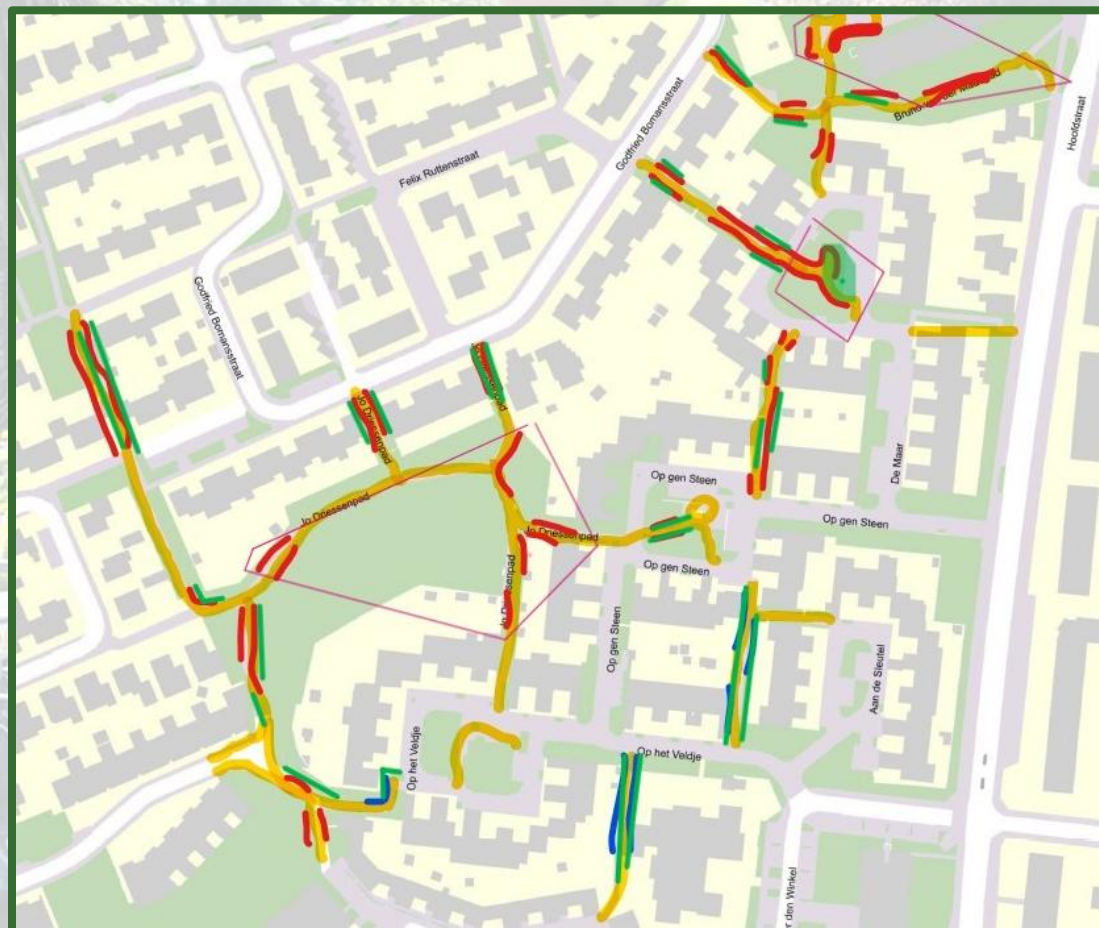

Results on Cobblestones

Before

25 days later

Results on Equisetum (Horsetail)

Field Study 2023 Residential Area

Field Study 2023 Residential Area

Field Study 2023

Started August 18th (Yellow) => 1 full day

2nd treatment October 3rd (red) => 0,5 day

3rd treatment November 10th (green) => 2 hours

Feedback

Every 4 weeks treatment of weeds by burners

50%-75% time saving

No use of fossil fuel (gas)

The Future of Weed Management