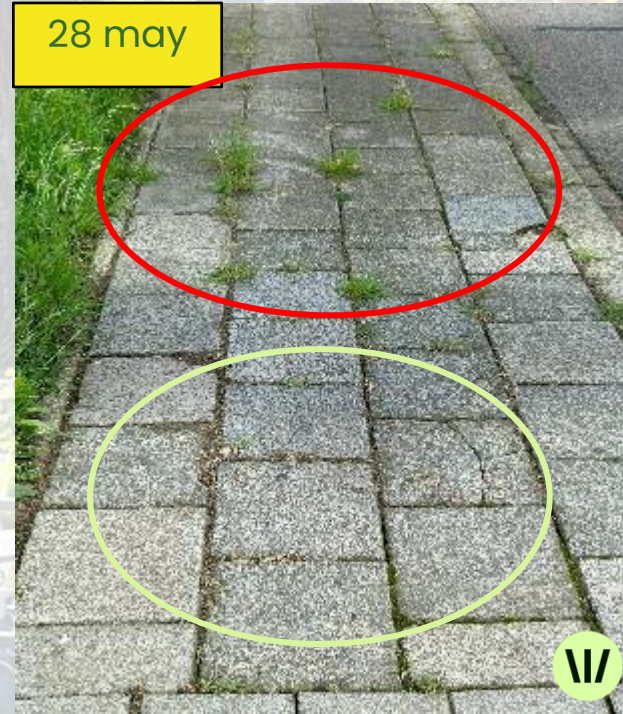

Biodiversity

Protecting soil health and local fauna through chemical elimination.

Year-Round Control

Started March 21st, 2024 with full coverage treatment
Continued during summer with spot application
End result: A structural improvement of the visual quality of the pavement