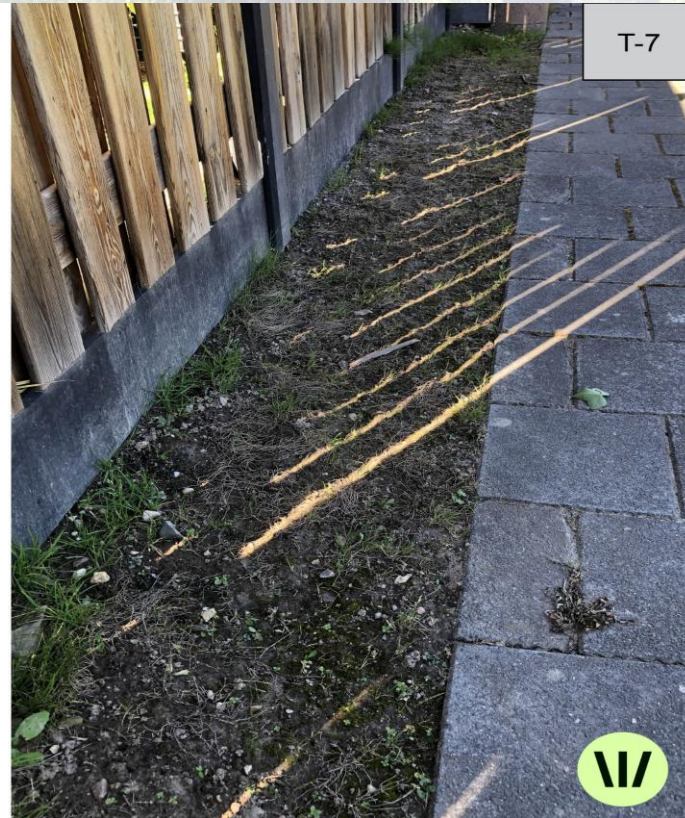

Results on Cobblestones

Before

25 days later

Results on Equisetum (Horsetail)

Field Study 2023 Residential Area

Field Study 2023 Residential Area

Field Study 2023

Started August 18th (Yellow) => 1 full day