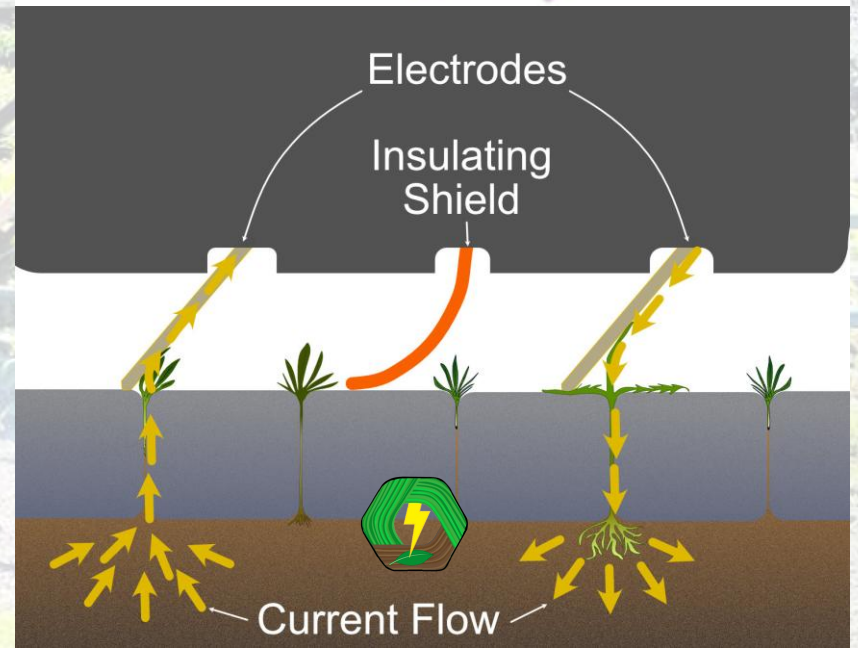

A high-voltage generator delivers the potential required to overcome plant resistance.

The Circuit

Current flows through the vascular system, effectively using the weed as the "load."

The Electrodes

Custom contact applicators (the "positive") drive current into the leaf foliage.

Thermal Transfer

Enough energy is transferred to instantly convert moisture to steam, boiling the entire plant.

Systemic Vascular Destruction

Boiling the Roots

Naturavolt's high-voltage technology turns the plant's own resistance into heat. This energy ruptures the **Xylem and Phloem**, the plant's transport system.

Unlike steam, hot water or burners, which only singe the leaves, electricity follows the biological path all the way to the root tip, ensuring a systemic kill.

Sustainable and Scalable Solutions

The eWeeding Roller