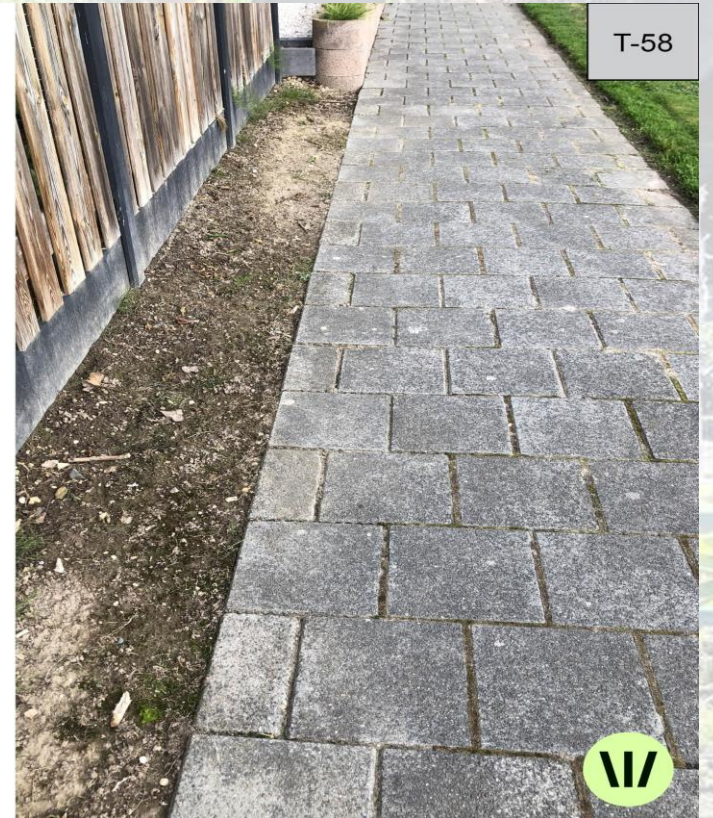

Results on Cobblestones

Before

25 days later

Results on Equisetum (Horsetail)

Field Study 2023 Residential Area

Field Study 2023 Residential Area

Field Study 2023

Started August 18th (Yellow) => 1 full day