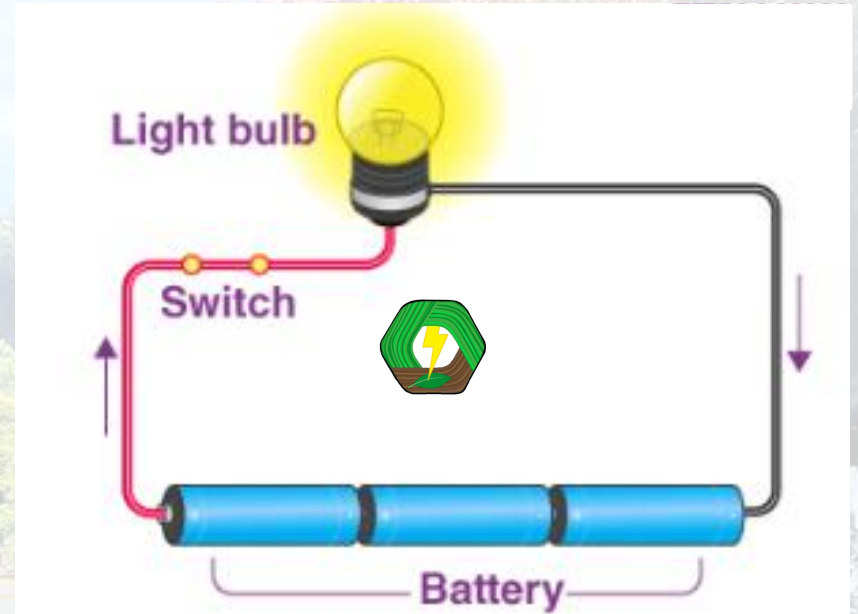

A high-voltage generator delivers the potential required to overcome plant resistance.

The Circuit

Current flows through the vascular system, effectively using the weed as the "load."

The Electrodes

Custom contact applicators (the "positive") drive current into the leaf foliage.

Thermal Transfer

Enough energy is transferred to instantly convert moisture to steam, boiling the entire plant.

Systemic Vascular Destruction

Boiling the Roots

Naturavolt's high-voltage technology turns the plant's own resistance into heat. This energy ruptures the **Xylem and Phloem**, the plant's transport system.

Unlike steam, hot water or burners, which only singe the leaves, electricity follows the biological path all the way to the root tip, ensuring a systemic kill.

Sustainable and Scalable Solutions

The eWeeding Roller