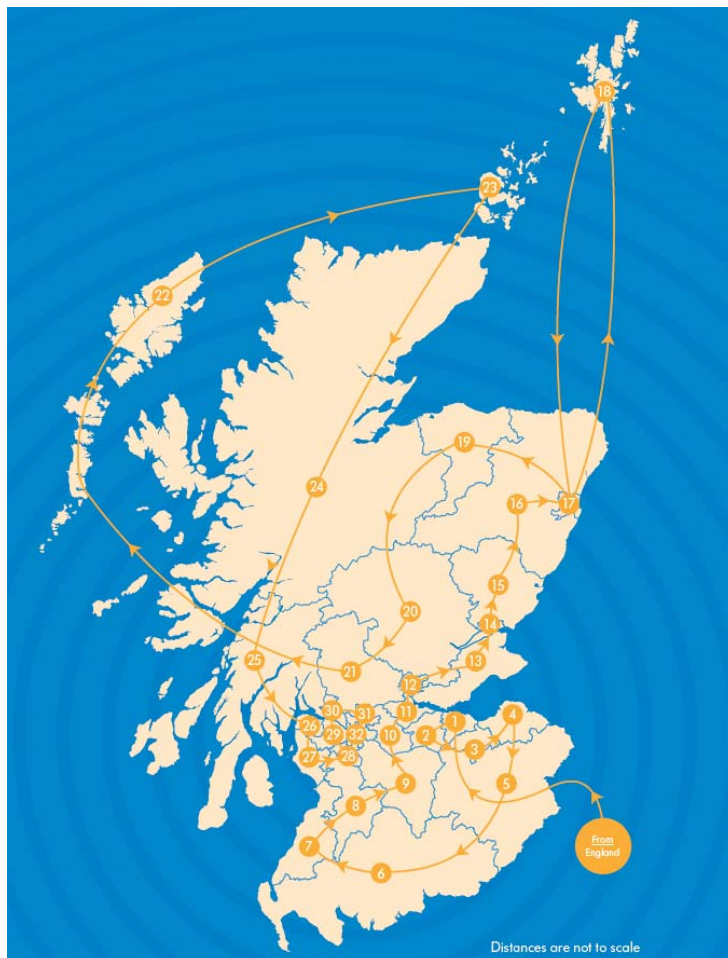

### Introduction

The Queens Baton Relay will complete its global journey in Glasgow in 4 months time. In the lead up to the Commonwealth Games, local authorities have the opportunity to highlight sports and leisure facilities and 'piggy-back' local events.

The UK route has only recently emerged and has yet to be made public in Northern Ireland where it will land on 20th May until 23rd. The route does not include the three major Welsh cities of Cardiff, Swansea or Newport and will instead visit the south Wales valleys before going to Llandrindod Wells then the Urdd Eisteddfod in Bala, Gwynedd. In England Congleton and Suffolk are to find themselves in the limelight.

### England

- May 31 Manchester, Congleton
- June 1 Sheffield
- June 2 Birmingham
- June 3 Plymouth and Bristol
- June 4 Southampton
- June 5 Kent
- June 6 Oxford
- June 7/8 London
- June 9 Suffolk
- June 10 Leicester
- June 11 Hull
- June 12 Leeds
- June 13 Newcastle Gateshead, Alnwick Castle in Northumberland.

## Scotland

- 14 June City of Edinburgh
- 15 June West Lothian
- 16 June Midlothian
- 17 June East Lothian
- 18 June Scottish Borders
- 19 June Dumfries and Galloway
- 20 June South Ayrshire
- 21 June East Ayrshire
- 22 June South Lanarkshire
- 23 June North Lanarkshire
- 24 June Falkirk
- 25 June Clackmannanshire
- 26 June Fife
- 27 June Dundee City
- 28 June Angus
- 29 June Aberdeenshire
- 30 June Aberdeen City
- 1 July Shetland Islands
- 2 July Transition
- 3 July Moray
- 4 July Perth & Kinross
- 5 July Transition
- 6 July Stirling
- 7 July Transition
- 8 July Eilean Siar, Comhairle nan
- 9 July Transition
- 10 July Orkney Islands
- 11 July Highland
- 12 July Transition
- 13 July Argyll and Bute
- 14 July Inverclyde
- 15 July North Ayrshire
- 16 July East Renfrewshire
- 17 July Renfrewshire
- 18 July West Dunbartonshire
- 19 July East Dunbartonshire
- 20 July Glasgow City
- 21 July Glasgow City
- 22 July Glasgow City
- 23 July Glasgow City – Opening