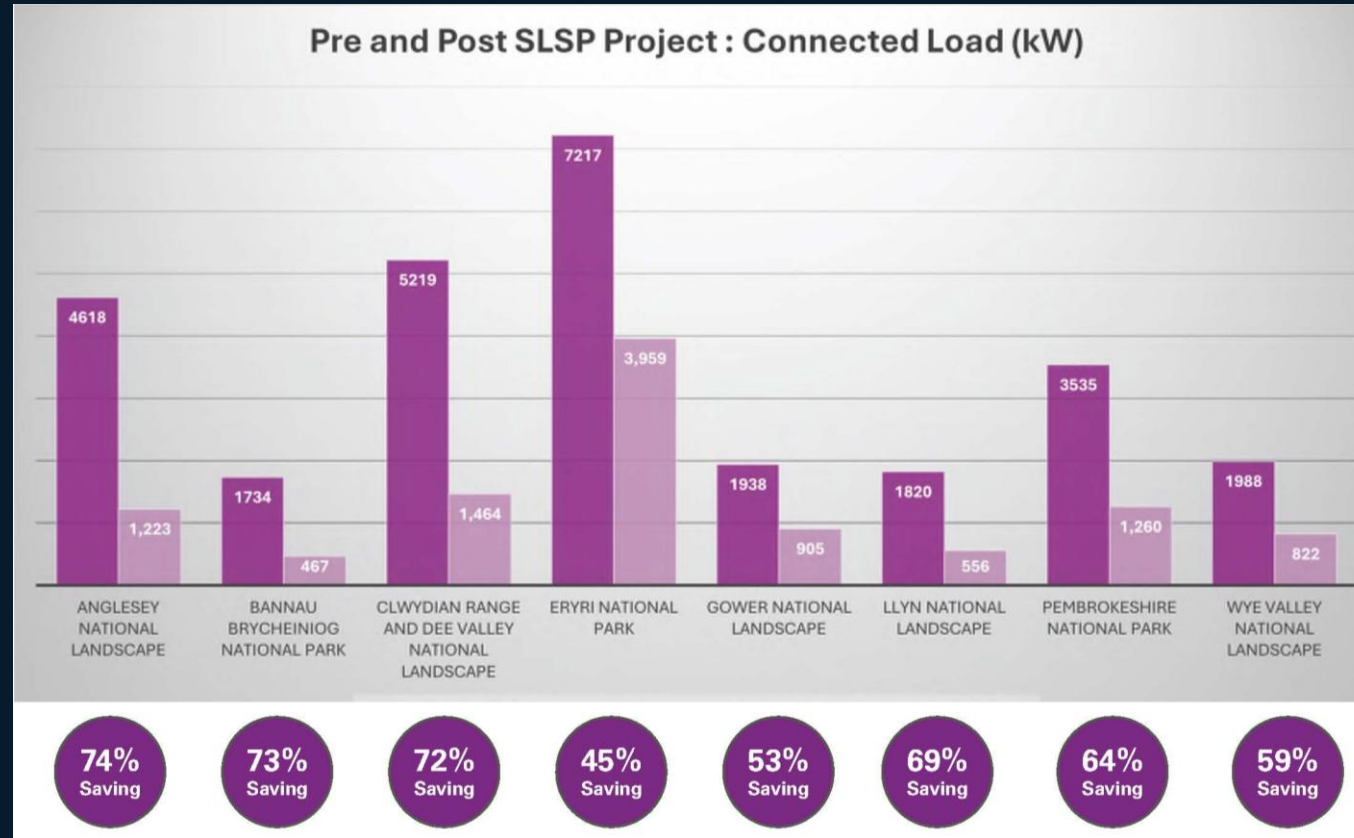

Plas y Brenin – Eryri National Park

Sky glow

**Bryniau Clwyd a
Dyffryn Dyfrdwy**
Clwydian Range
and Dee Valley

Awyr Dywyll
Dark Skies

Significant energy savings whilst delivering biodiversity gains.

**Bryniau Clwyd a
Dyffryn Dyfrdwy**
Clwydian Range
and Dee Valley

Awyr Dywyll
Dark Skies

Wales Dark Sky Working Group

- Established to produce National Planning Guidance
- Based on Clwydian Range and Dee Valley NL SPG
- Acts as Supplementary Planning Guidance for Local Authorities
- Collaboration across Wales: