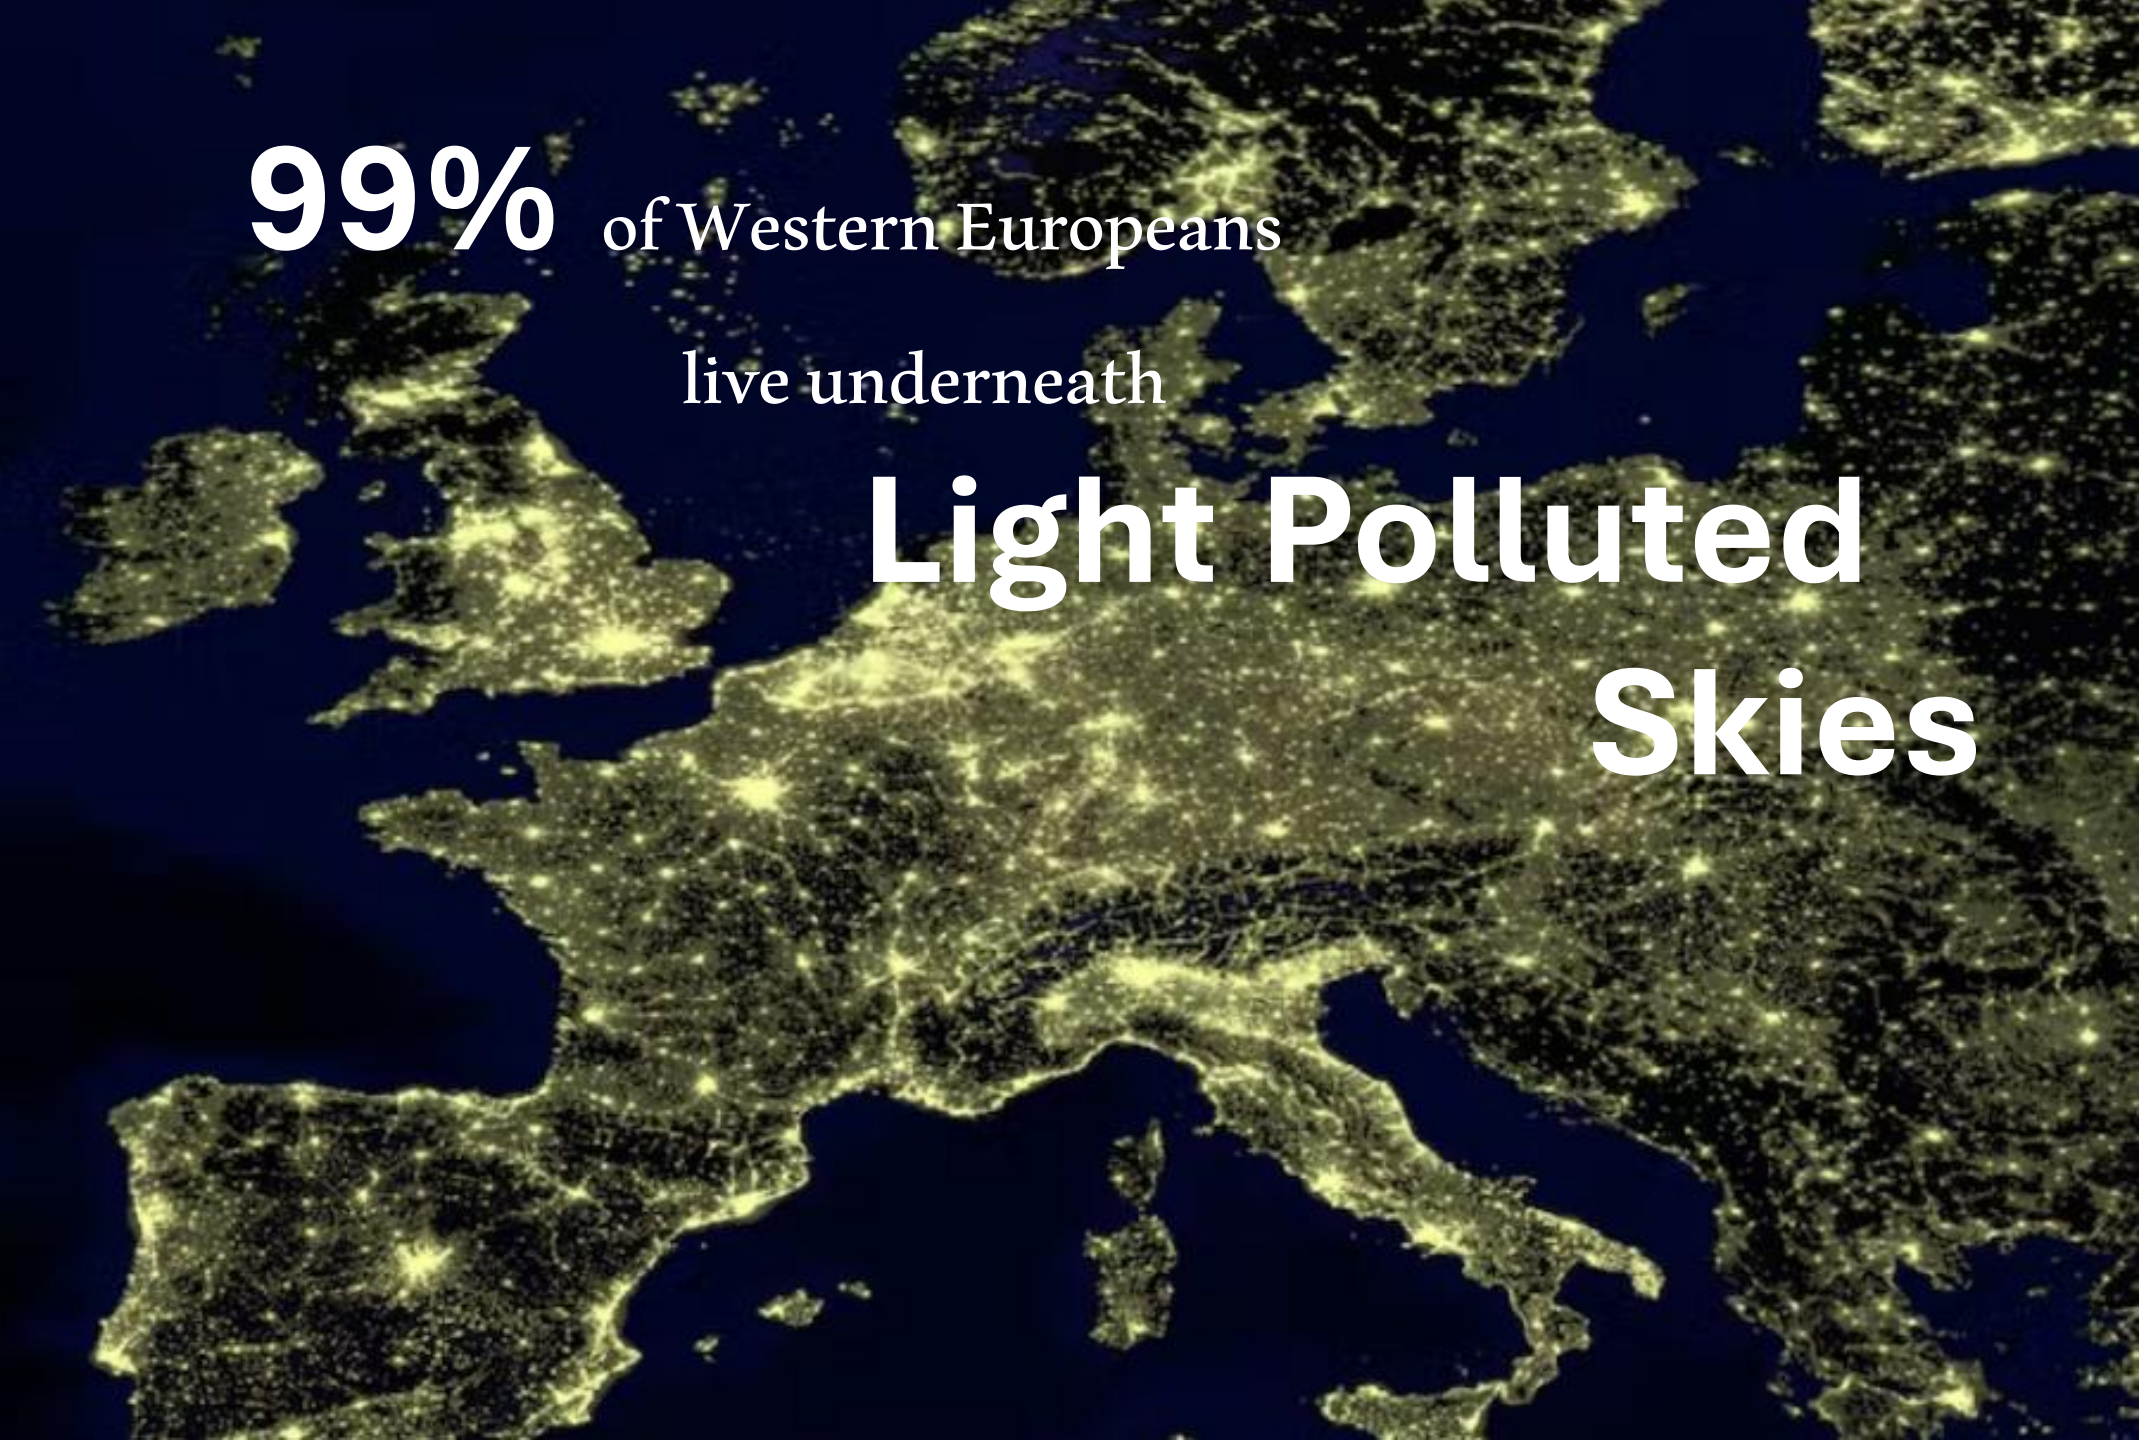

Awyr Dywyll
Dark Skies

Light Pollution

has increased by around

400%

in the last

25 years

**Bryniau Clwyd a
Dyffryn Dyfrdwy**
Clwydian Range
and Dee Valley

Awyr Dywyll
Dark Skies

99% of Western Europeans

live underneath

**Light Polluted
Skies**

Light Pollution

is still increasing by around

10% every year

Sky Glow

A night-time photograph of a city skyline, likely Chicago, viewed from an elevated position. The city is illuminated with numerous lights, creating a dense pattern of light trails and starburst effects. The sky is dark, and the lights from the buildings and streets create a bright, glowing effect. The text 'Light Pollution' is overlaid at the top, and '10% every year' is overlaid in the middle. The text 'Sky Glow' is overlaid on the left side of the image.