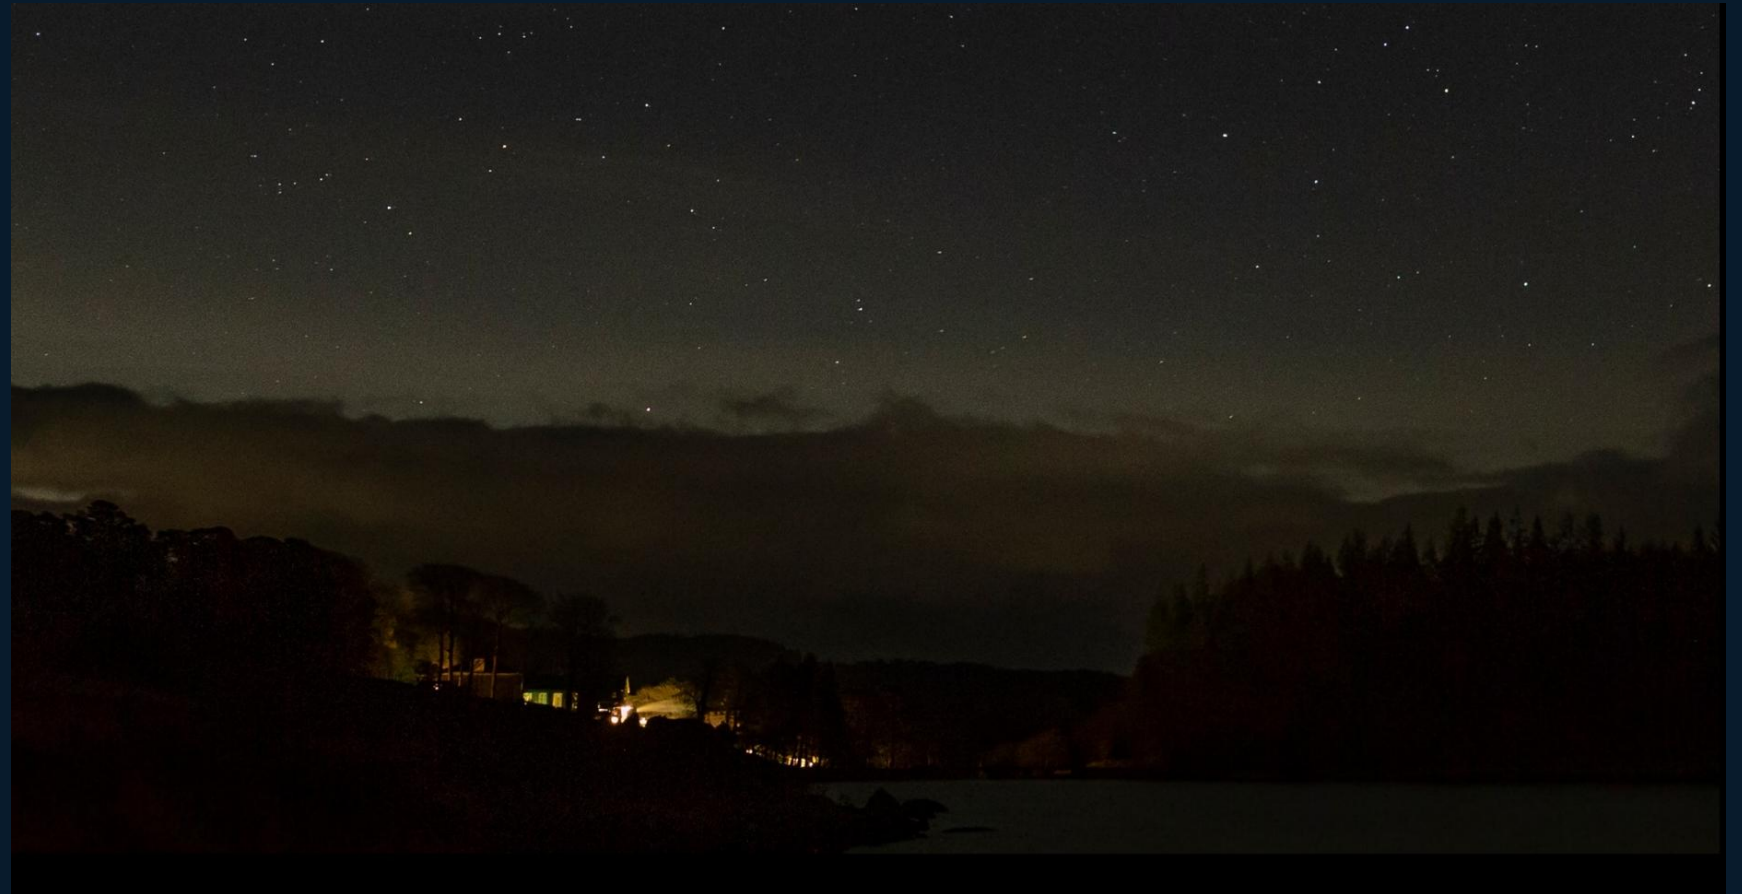

Plas y Brenin – Eryri National Park

Sky glow