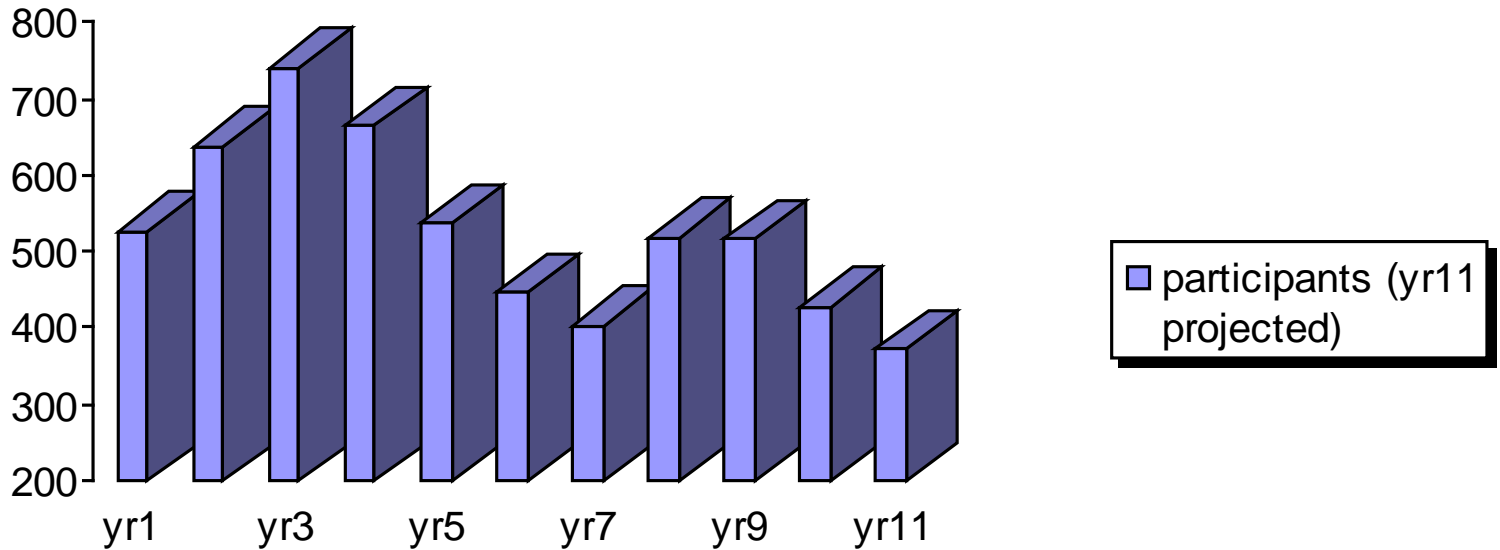

The logo for apse, consisting of the lowercase letters 'apse' in white, set against a purple oval background.

performance networks

Discussion 1

2008/09 Trend Analysis

Participation

Opening Hours

Total Usage

.....excluding non participatory

Usage per opening hour

Subsidy per Head

Spend per Head

Operational Recovery rate